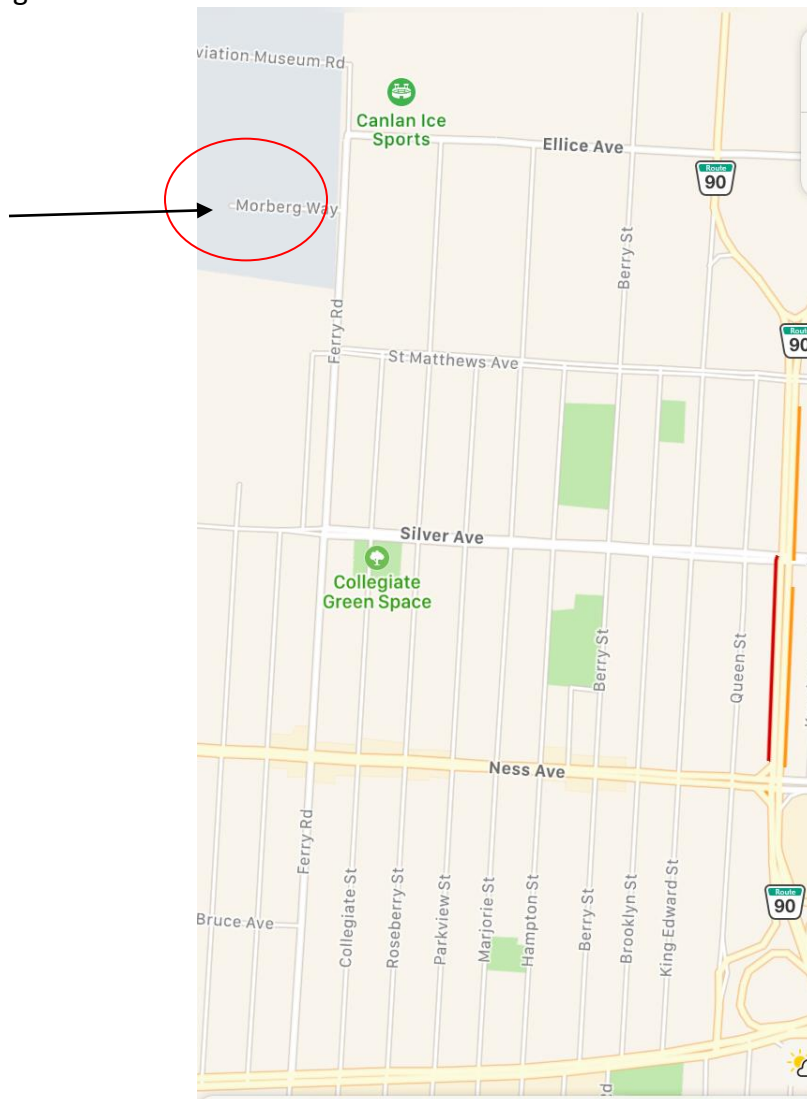

Meet your tour group at 6:00am

Shell Charter Terminal - 50 Morberg Way

- Just off the Corner of Ferry Road and Ellice Avenue, in behind the Perimeter Charter Terminal Building
- Note the building has a large Shell sign on it
- Complimentary parking is available for all day tour passengers; please refrain from parking in stalls marked 'Pilot'